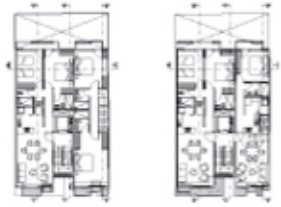

29
project
typology
architect
realization
address

Río Papaloapan residential Taller 13
2007
Río Papaloapan, 15 Cuauhtémoc

41
project
typology
architect
realization
address

University Museum of Contemporary Art museum
Teodoro González de León
2008
Ciudad Universitaria

30
project
typology
architect
realization
address

Museo Experimental El Eco enlargement museum
LCM/Fernando Romero with FRENTE/Juan Pablo Maza
2007
Sullivan 43, Col. San Rafael