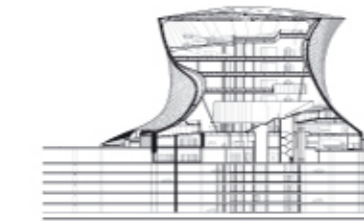

47
project
typology
architect
realization
address

Soumaya Museum museum
LAR / Fernando Romero
2010
Lago Zurich 245, Col. Ampliacion Granada, Del. Miguel Hidalgo

36
project
typology
architect
realization
address

Molière 209 exhibition centre
SCAP
2007-2008
Polanco, Miguel Hidalgo