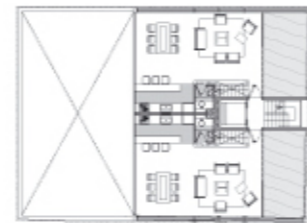

**Casa De Cima  
residential  
Alberto Kalach  
2005  
Contadero, Cuajimalba**

12  
project  
typology  
architect  
realization  
address

**CB30  
residential  
Derek Dellekamp  
2003-2006  
Calderón De La Barca 30,  
Col. Polanco**